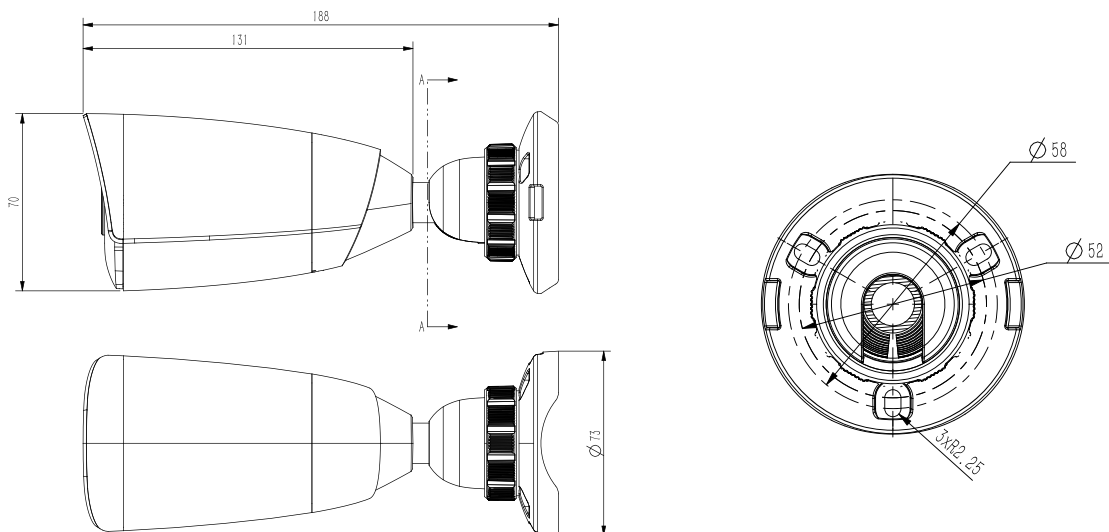

| | |
|--------------------------------|--|
| Video Analytics | Tripwire, Double Tripwire, Perimeter, Object Abandon, Object Lost, Loitering, Running, Parking, Crowded, Video Abnormal, Heatmap |
| Early Warning(EW) | N/A |
| Intelligent Coding | N/A |
| Intelligent Image | N/A |
| Intelligent Alarm | N/A |
| Network | |
| ANR | Yes, auto store video in SD card when NVR disconnected, and upload video to NVR when resumed connection (Only Support Tiandy ANR NVR) |
| Protocols | TCP/IP, ICMP, HTTP, HTTPS, DHCP, DNS, DDNS, MULTICAST, UPnP, FTP, IPV4, NTP, RTSP, SMTP, IGMP, 802.1x, QoS, Multicast |
| System Compatibility | ONVIF (PROFILE S), SDK, CGI, P2P |
| Remote Connection | ≤7 |
| Client | Easy7, EasyLive |
| Web Version | Web6 |
| Interface | |
| Communication Interface | 1 RJ45 10M/ 100M self adaptive Ethernet port |
| Audio | N/A |
| Alarm | N/A |
| Reset Button | Yes |
| On-board storage | Built-in Micro SD card slot, up to 256 GB |
| General | |
| Firmware Version | NVSS_V14.0.1.20180209 |
| Web Client Language | 15 languages English, Russian, Spanish, Korean, Italian, Turkish, Simple Chinese, Traditional Chinese, Thai, French, Polish, Dutch, Hebraism, Farsi, Arabic |
| Operating Conditions | -35°C ~ 65°C, 0 ~ 95% RH |
| Power Supply | DC12V±20%/PoE |
| Power Consumption | MAX: 6W(12V) MAX: 7W(POE) |
| Protection | IP67 |
| Heater | N/A |
| Dimensions | 189×70×70 mm (7.44*2.76*2.76 inch) |
| Weight | 0.45Kg (0.99lb) |

* Listed resolutions are only selectable options. It does not mean that all streams can work at their maximum resolution at the same time.

AVAILABLE MODEL

TC-C35JS SPEC:I5/E/4MM

Tiandy

DIMENSIONS (Unit: mm)